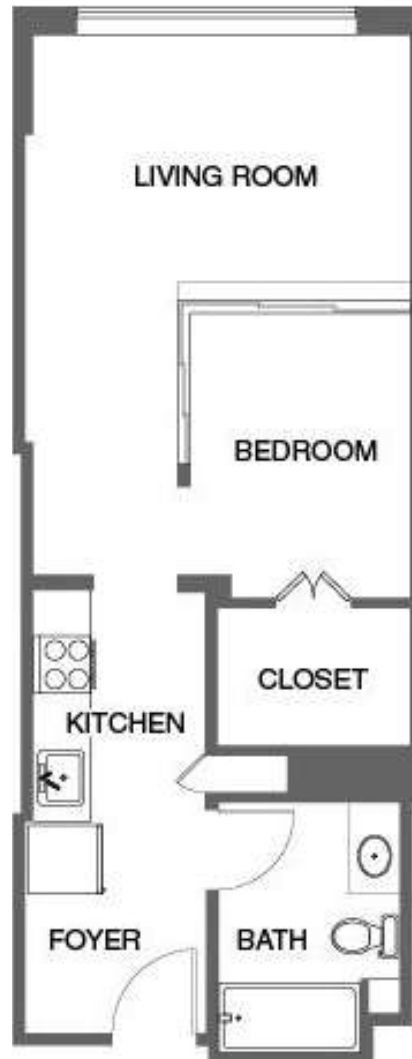

Jr. 1 Bed, 1 Bath

1 BED / 1 BATH

474 - 498

SQ. FT.

1190 Mission | San Francisco, CA 94103

www.1190missionapts.com

Floor plans are artist's rendering. All dimensions are approximate. Actual product and specifications may vary in dimension or detail. Not all features are available in every rental home. Prices and availability are subject to change. Rent is based on monthly frequency. Additional fees may apply, such as but not limited to package delivery, trash, water, amenities, etc. Deposits vary. Please see a representative for details.