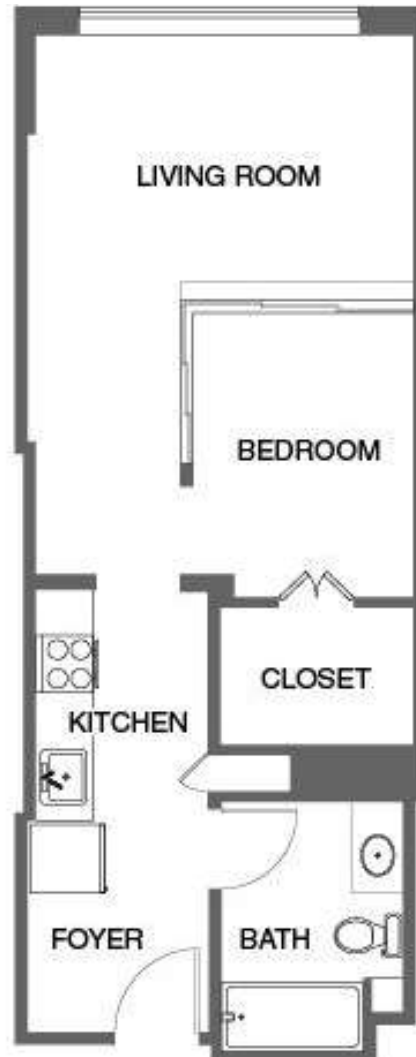

Renovated Jr. 1 Bed, 1 Bath

1 BED / 1 BATH

476

SQ. FT.

1190 Mission | San Francisco, CA 94103

www.1190missionapts.com

Floor plans are artist's rendering. All dimensions are approximate. Actual product and specifications may vary in dimension or detail. Not all features are available in every rental home. Prices and availability are subject to change. Rent is based on monthly frequency. Additional fees may apply, such as but not limited to package delivery, trash, water, amenities, etc. Deposits vary. Please see a representative for details.